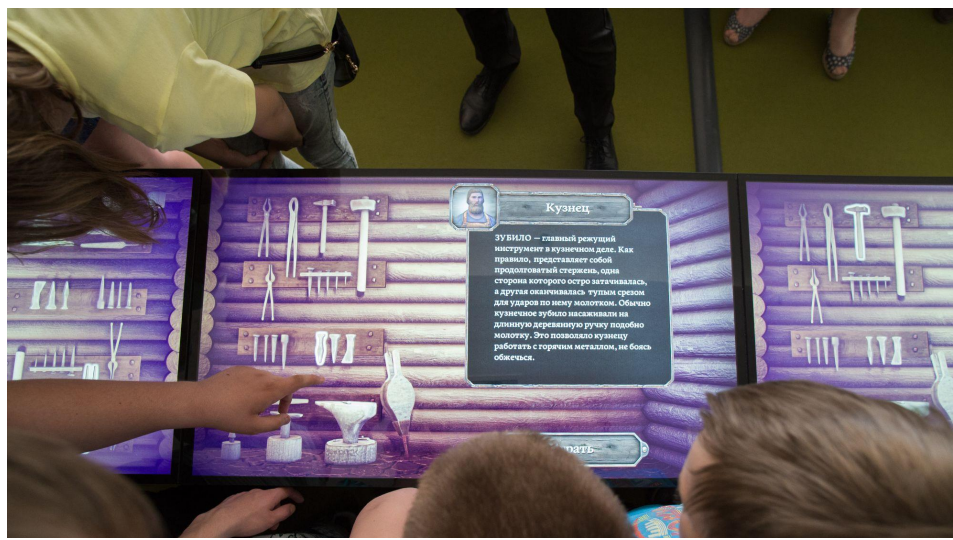

CONCEPTS

A futuristic, golden, arched interior space, possibly a museum or exhibition hall. The architecture features high, vaulted ceilings with intricate geometric patterns and hanging lanterns. The walls are composed of large, arched panels that display vibrant, glowing digital content, including abstract patterns and a close-up of a human face. Several people are seen interacting with the environment: a man on the left is taking a photo with his smartphone, a woman and a man in the center are walking away from the viewer, a child is standing near a man on the right, and another woman is walking towards the right. The overall atmosphere is one of high-tech elegance and immersive digital art.