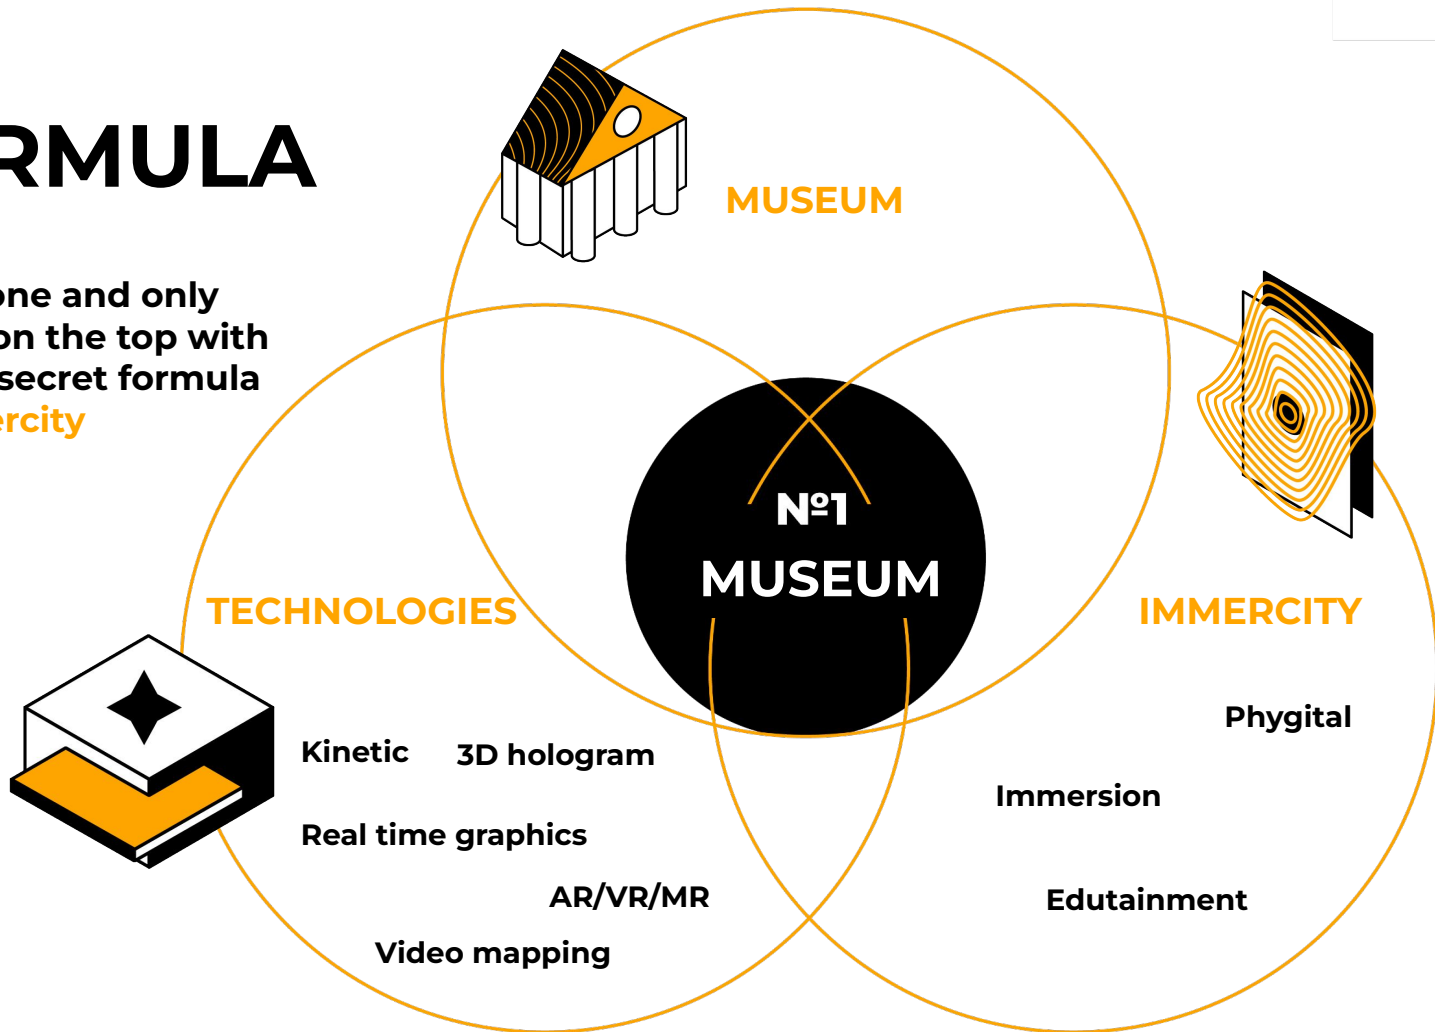

That's why we integrate innovative solutions — to develop next-generation museums

WHAT

The background is a dark space filled with a dense field of multi-colored stars (blue, green, yellow, white). In the center, a vertical column of planets is suspended: a large white planet at the top, followed by an orange planet, a smaller white planet, and a blue and white planet at the bottom. To the right, several zodiac symbols are visible: a crescent moon, a triangle with a cross, and a cross with a crescent. On the left, a large number '4' is faintly visible. The overall scene is lit with a soft, ethereal glow.

EXPERIENCE

Our bespoke museums enlighten people by unique experiences. Ways to feel the pulse of alive history and interact with it:

EDUTAINMENT

education by entertainment
— works perfectly

PHYGITAL

physical actions affect digital — to interact with history

IMMERSION

presence effect — provides emotional engagement

FORMULA

Be the one and only
and be on the top with
the top secret formula
— **Immercidity**

PROCESS

Созвездие Ориона

From a seed of an idea to plenty of visitors' "Wow", we follow the philosophy **"Step by step, side by side with clients"**

CONCEPTS

A futuristic, golden, arched interior space, possibly a museum or exhibition hall. The architecture features high, vaulted ceilings with intricate geometric patterns and hanging lanterns. The walls are composed of large, arched panels that display vibrant, glowing digital content, including abstract patterns and a close-up of a human face. Several people are seen interacting with the environment: a man on the left is taking a photo with his smartphone, a woman and a man in the center are walking away from the viewer, a child is standing near a man on the right, and another woman is walking towards the right. The overall atmosphere is one of high-tech elegance and immersive digital art.